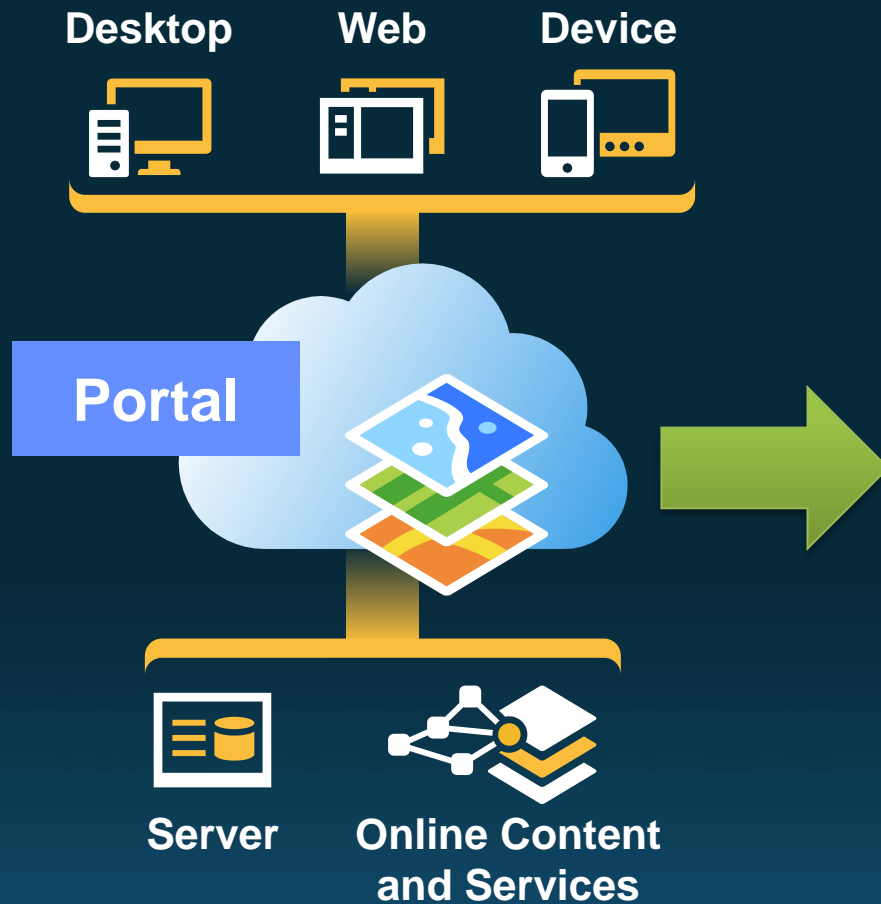

Runtime API

Runtime的平台体系

ArcGIS 平台-Web GIS

An Integrated
Web GIS Platform

Desktop

Web

Device

Apps

Portal

Access

Server

Online Content
and Services

Services

Providing Mapping, Analysis, Data
Management, and Collaboration

ArcGIS 平台-Web GIS

创新

快乐

探索

GIS—Creating Our Future

分享

如何开始Runtime开发？

如何开始Runtime桌面开发？

System Requirements for **Windows Desktop** development

- **Operating system**
 - Windows 7
 - Windows 8
 - Windows 8.1
- **.Net framework**
 - 4.5
 - 4.5.1
- **IDE**
 - Visual Studio 2013 (all editions)
 - Visual Studio Express 2013 for Windows Desktop
 - Visual Studio 2012 with Update 3 (all editions)
 - Visual Studio Express 2012 for Windows Desktop with Update 3